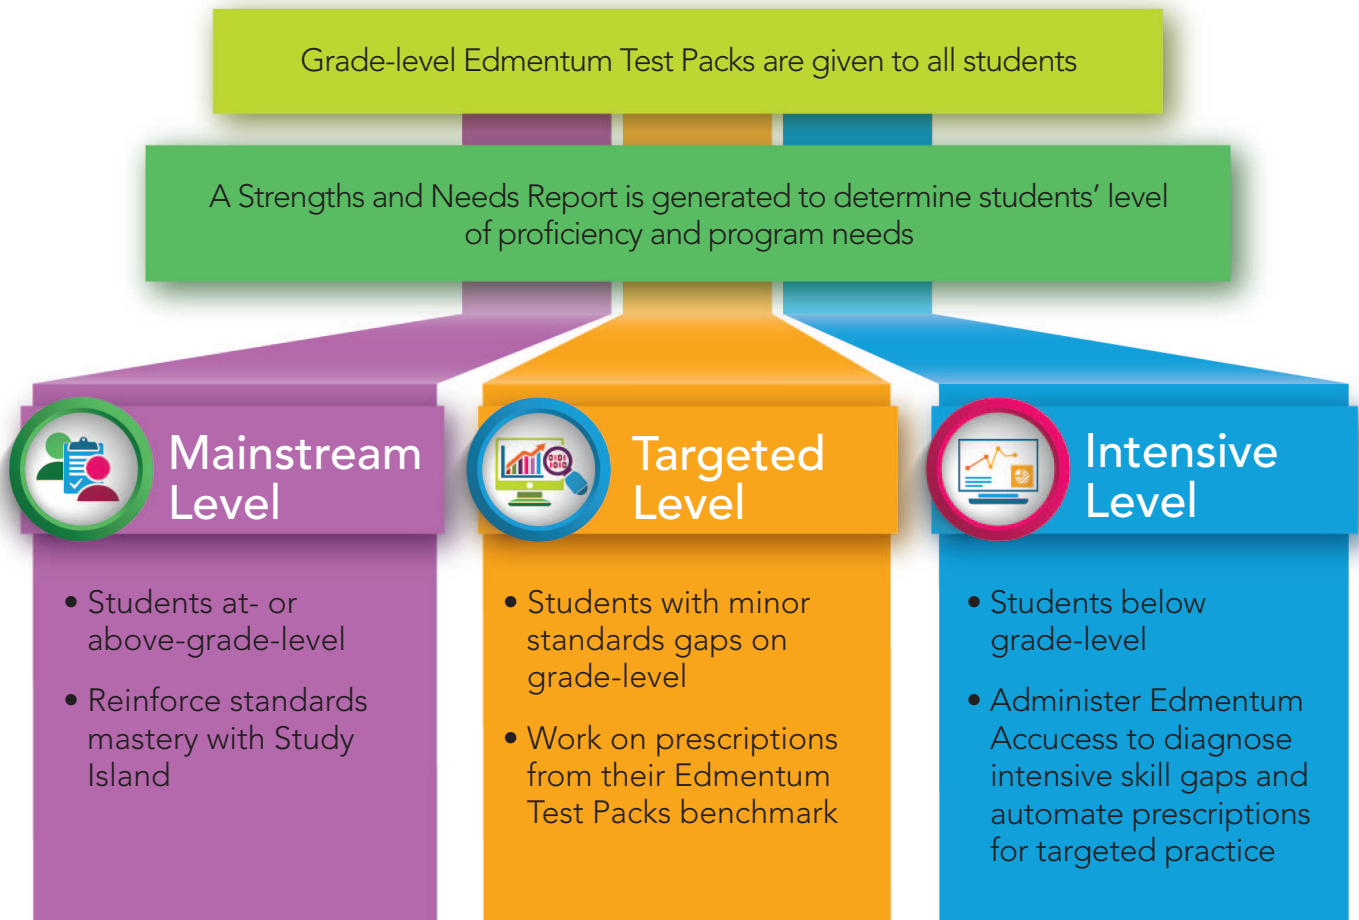

- Data-driven standards mastery solution built to Common Core State Standards to improve performance in core skill areas
- Ideal for self-paced learning or whole-class instruction for grades K–12
- Provide automatic remediation and real-time progress monitoring and reporting
- Differentiate instruction using practice assignments, writing exercises, and Test Builder

Edmentum™ Assessments

- Diagnostic and formative assessments designed to help educators understand each student's unique needs to more effectively guide instruction
- Edmentum Test Packs Rx: PARCC aligned benchmark assessments that target areas of need with grade-level individualized prescriptions for grades 3–12
- Edmentum Accucess: Adaptive, diagnostic assessment that quickly and efficiently places your students at their skill level in reading, writing, and math for grades 5–12
- Easily administer multiple comparable milestones to automate individualized prescriptions
- Promote higher-order thinking and inquiry with constructive-response item types that provide broader coverage of depth of knowledge (DOK) levels

How can you meet the needs of every learner in your classroom?

Use real-time data to enhance your instructional decisions

Both Study Island and Edmentum Assessments offer real-time reporting to support a truly data-driven instructional experience. Reporting is available to identify the strengths and needs of your student population, as well as the growth of individual students. Based on your data findings, you can immediately take action by utilizing our robust instructional materials and teacher tools to easily provide students with the assistance they require.