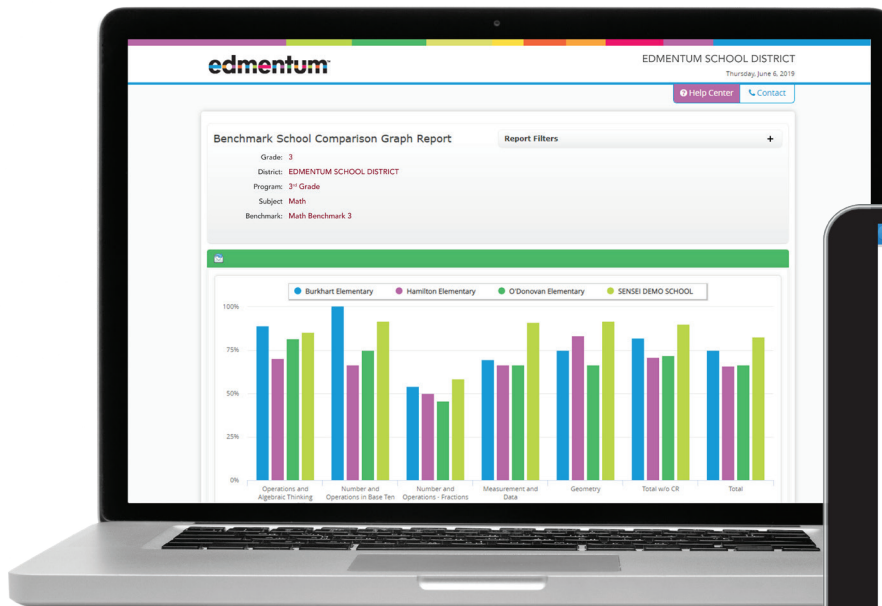

Study Island Benchmark Assessments

Effectively prepare for your state assessment

All students learn at their own pace, so it's important to know where each student stands on the path to mastering state standards. Study Island Benchmark Assessments provide educators with multiple comparable tests built from the state assessment blueprint. Use these standards-based tests to measure student performance multiple times during the school year to evaluate understanding, check progress, and determine where to focus instruction.

Study Island Benchmarks provide

- Three or four assessments built to reflect your state assessment blueprint, as well as the item types on your state test
- Detailed reports featuring domain, standard, and item-level analyses at the district, school, and student levels
- An opportunity for students to experience a full-length assessment similar to their state test and receive immediate feedback
- An online assessment interface similar to those most commonly used for state assessments