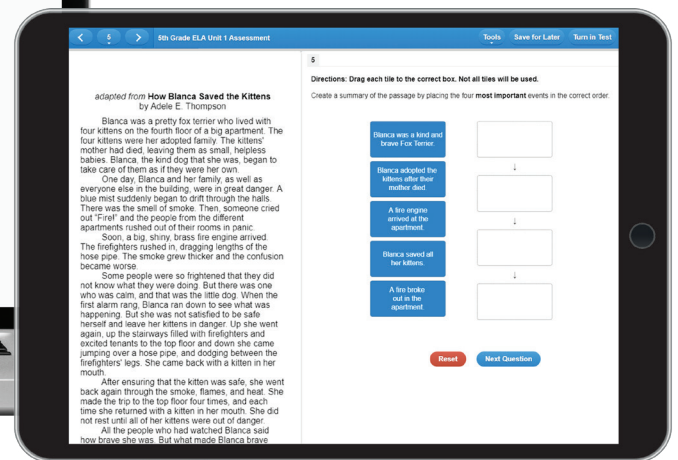

Study Island Benchmark Assessments

Effectively prepare for your state assessment

All students learn at their own pace, so it's important to know where each student stands on the path to mastering state standards. Study Island Benchmark Assessments provide educators with multiple comparable tests built from the state assessment blueprint. Use these standards-based tests to measure student performance multiple times during the school year to evaluate understanding, check progress, and determine where to focus instruction.

Study Island Benchmarks provide

- Three or four assessments built to reflect your state assessment blueprint, as well as the item types on your state test
- Detailed reports featuring domain, standard, and item-level analyses at the district, school, and student levels
- An opportunity for students to experience a full-length assessment similar to their state test and receive immediate feedback
- An online assessment interface similar to those most commonly used for state assessments